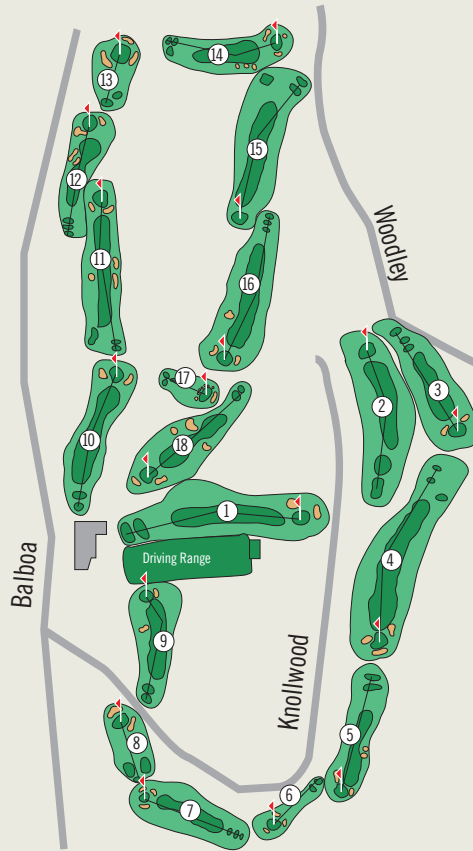

Thank you for choosing Knollwood Country Club.
Professionally managed by American Golf Corporation.